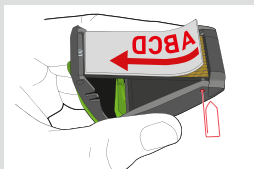

9413

 <p>glossy silver</p>		 <p>Max. text plate size: 58mm x 22mm</p>	 <p>Multi Color Impression</p>
			

9425

 <p>glossy silver</p>		 <p>Max. text plate size: 25mm x 25mm</p>	 <p>Max. text plate size: Ø 25mm</p>	 <p>Multi Color Impression</p>
				

**AFFIX THE TEXT PLATE**  
Hold firmly as shown or block with a paperclip. Remove protective foil and attach text plate.